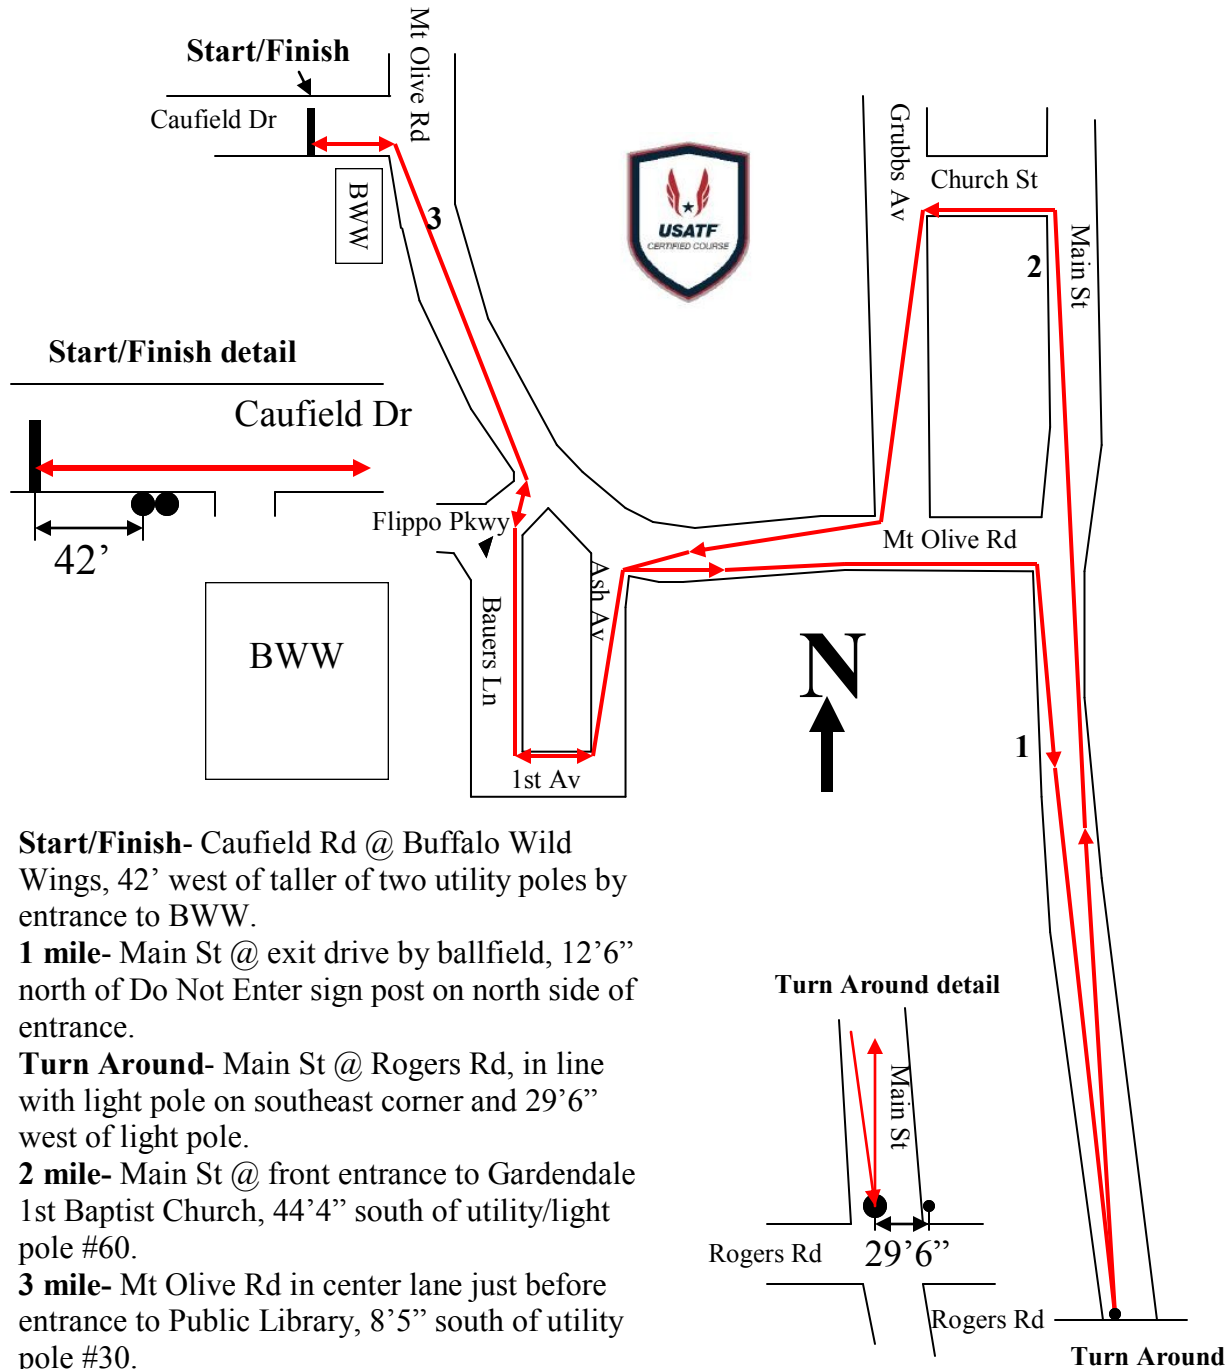

Magnolia Festival 5 k

Gardendale, Alabama

Measured by Jon Elmore

February 19, 2017

Map not to scale

USATF Certificate AL17017JE

Effective 2/26/2017 to 12/31/2027

Start/Finish- Caufield Rd @ Buffalo Wild Wings, 42' west of taller of two utility poles by entrance to BWW.

1 mile- Main St @ exit drive by ballfield, 12'6" north of Do Not Enter sign post on north side of entrance.

Turn Around- Main St @ Rogers Rd, in line with light pole on southeast corner and 29'6" west of light pole.

2 mile- Main St @ front entrance to Gardendale 1st Baptist Church, 44'4" south of utility/light pole #60.

3 mile- Mt Olive Rd in center lane just before entrance to Public Library, 8'5" south of utility pole #30.